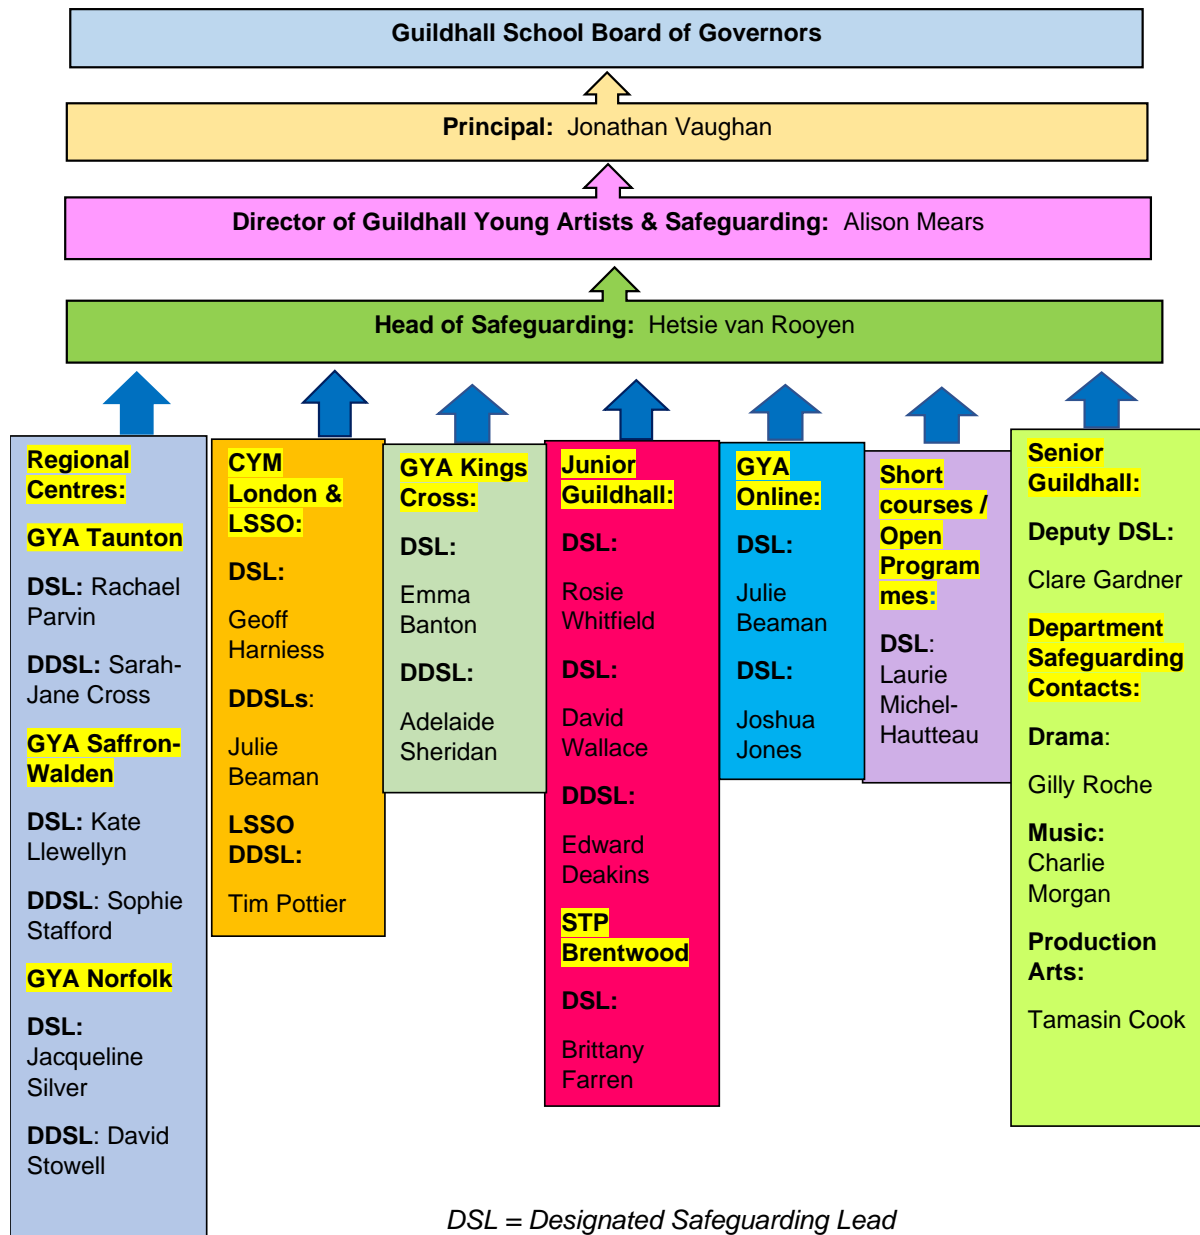

GUILDHALL SCHOOL SAFEGUARDING & PREVENT REPORTING CHART

DSL = Designated Safeguarding Lead

DDSL = Deputy Designated Safeguarding Lead