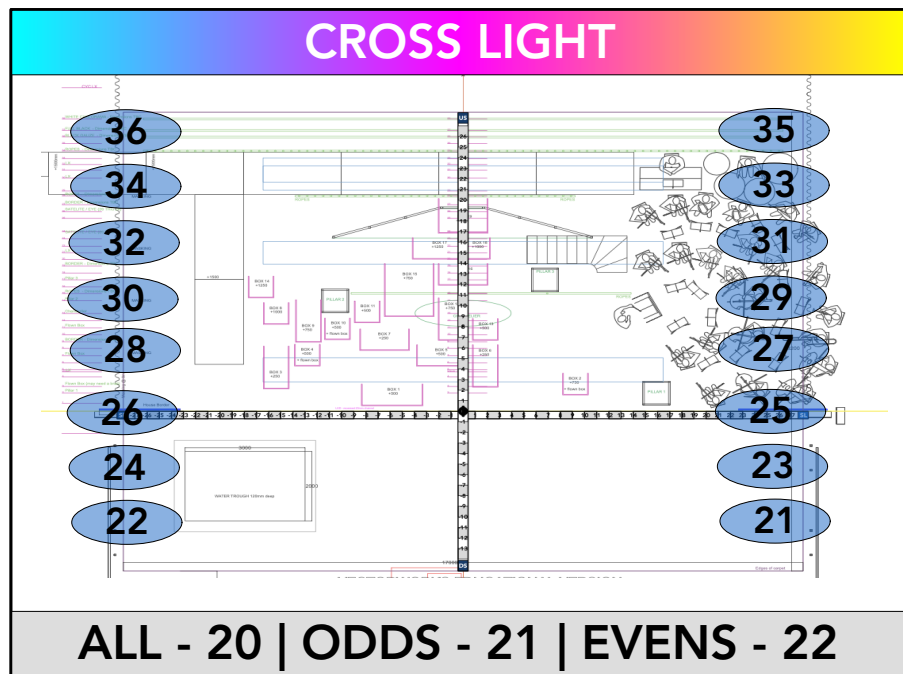

GENERAL

CONDUCTOR - 150
STEP STONES - 301-319 | GP 301
POND - 331
FLOWN BOXES - 361,362,363

Indicates Focus   ### Represents Postions

Project Title

Opera Double Bill 2020

Cheat Sheets
LD: Jake Wiltshire

Scale	1:25
Project ID	ODB2020
Drawn By	LS
Date	13/05/2020
CAD File Name	Opera Double Bill Cheat Sheets.vwx

Sht-1

of 3

CYC 101-109 GP 101	ROPE UPLX 111-116 GP 111	CHAND' LIER 161+162	BACKLIGHT 19 ∇_{45° ∇_{45° 20	BIRDIES 81-89 GP 81	COLUMNS 401-403 401 411-413 411 ALL-400	VINTAGE 351-357 GP 351

Generics

CHEAT SHEETS