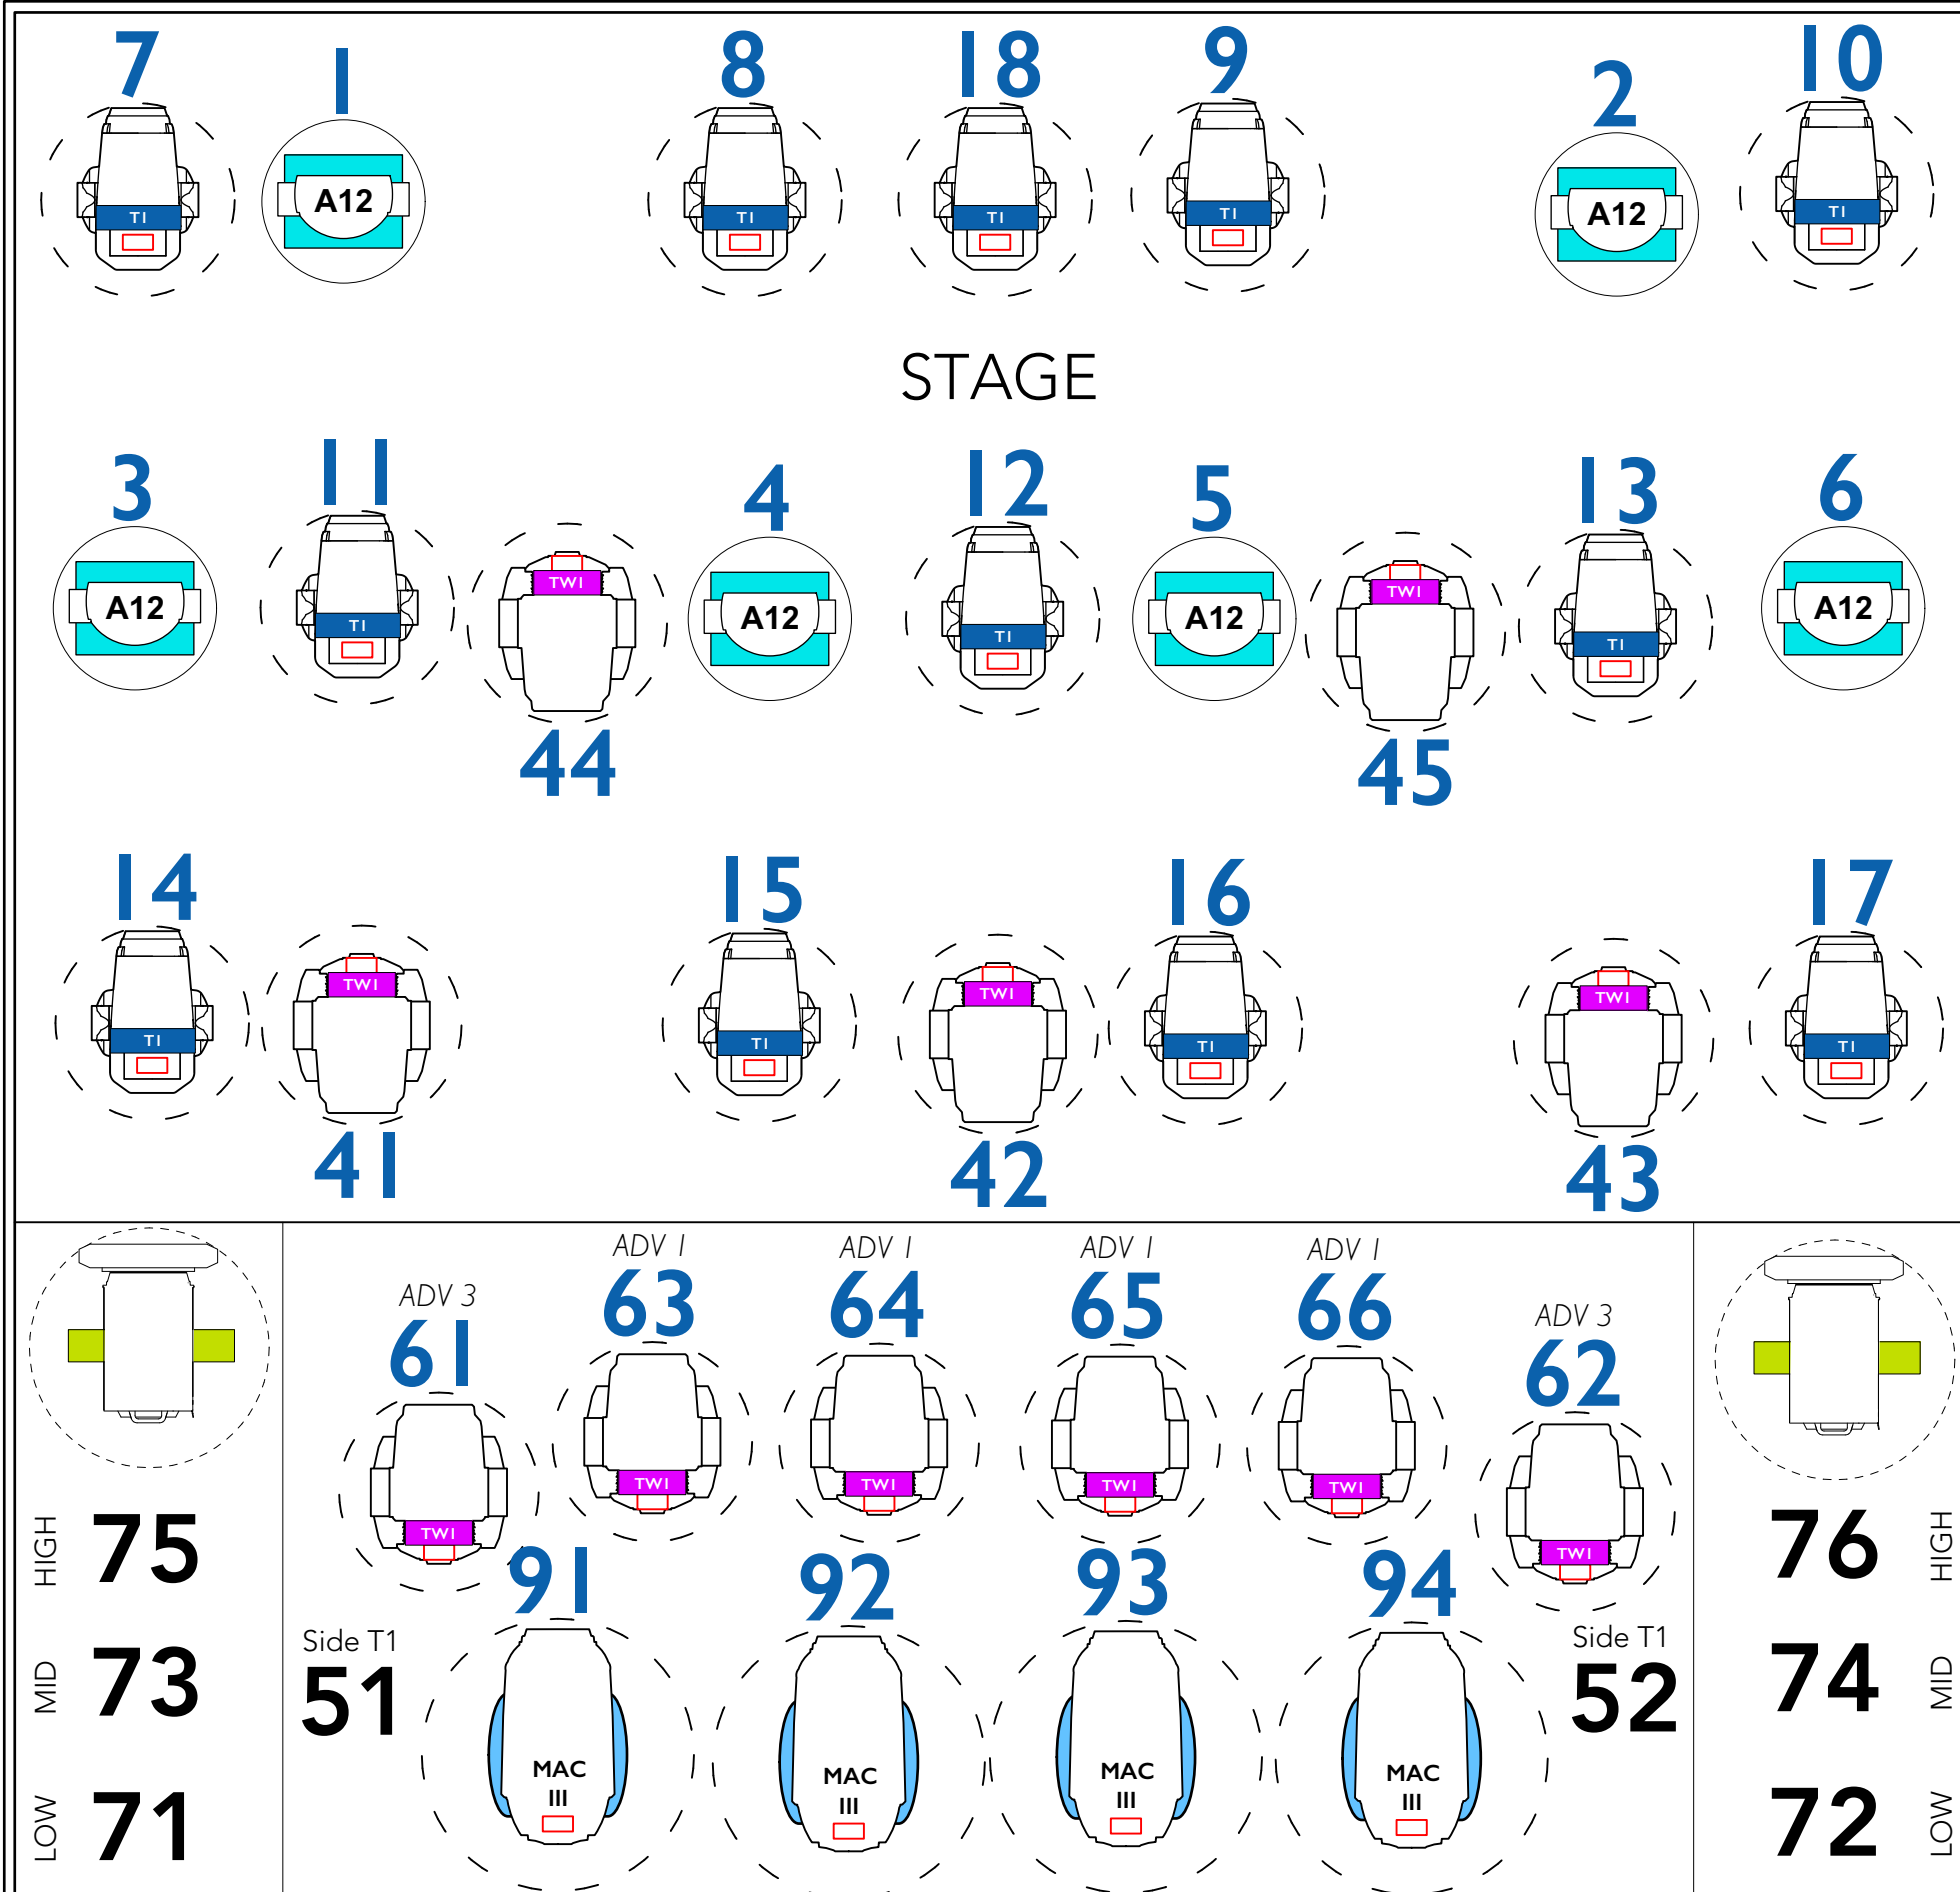

**GENERAL**

CONDUCTOR - 150  
 STEP STONES - 301-319 | GP 301  
 POND - 331  
 FLOWN BOXES - 361,362,363

### Indicates Focus      ### Represents Postions

Project Title

**Opera Double Bill 2020**

Cheat Sheets  
 LD: Jake Wiltshire

Scale	1:25
Project ID	ODB2020
Drawn By	LS
Date	13/05/2020
CAD File Name	Opera Double Bill Cheat Sheets.vwx

**Generics**

CHEAT SHEETS

MOVING LIGHT GROUPS	
<b>A12</b>	ALL - <b>GP 1</b>
<b>T1</b>	OH (7-17) - <b>GP 7</b> 7-10 +18 - <b>GP 18</b>
<b>TW1</b>	BL TW1 41-46 - <b>GP 41</b> 41-46 + 63-66 - <b>GP 42</b>
<b>MAC</b>	91-94 - <b>GP 91</b>

Project Title  
**Opera Double Bill 2020**  
 Cheat Sheets  
 LD: Jake Wiltshire

Scale	1:25
Project ID	ODB2020
Drawn By	LS
Date	13/05/2020
CAD File Name	Opera Double Bill Cheat Sheets.vwx

**Sht-2**  
 of 3