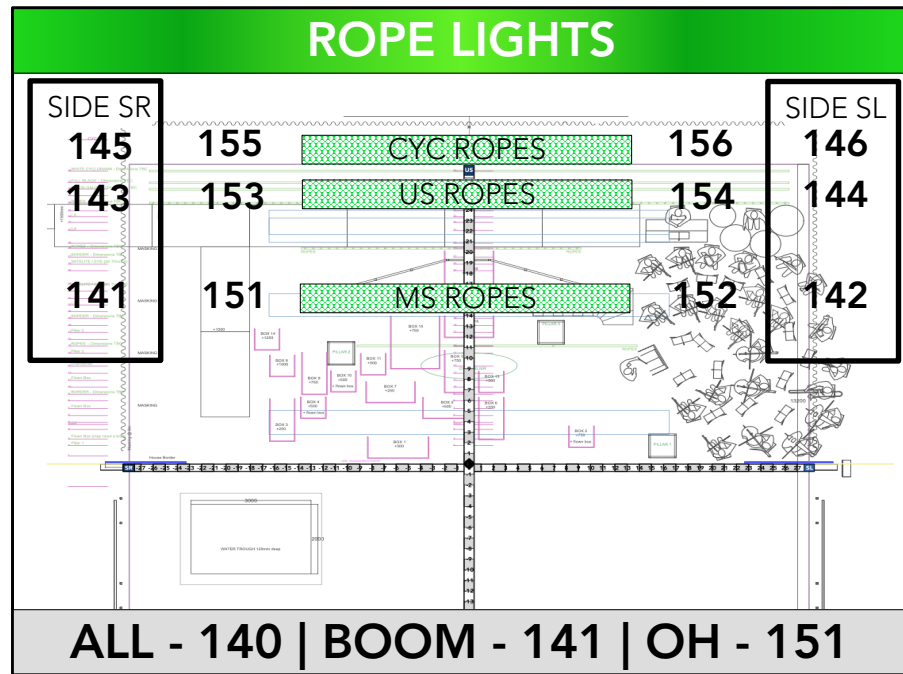

GENERAL

CONDUCTOR - 150
STEP STONES - 301-319 | GP 301
POND - 331
FLOWN BOXES - 361,362,363

Indicates Focus   ### Represents Postions

Project Title

Opera Double Bill 2020

Cheat Sheets
LD: Jake Wiltshire

Scale	1:25
Project ID	ODB2020
Drawn By	LS
Date	13/05/2020
CAD File Name	Opera Double Bill Cheat Sheets.vwx

Sht-1

of 3

CYC 101-109 GP 101	ROPE UPLX 111-116 GP 111	CHAND' LIER 161+162	BACKLIGHT 19 ∇_{45° ∇_{45° 20	BIRDIES 81-89 GP 81	COLUMNS 401-403 401 411-413 411 ALL-400	VINTAGE 351-357 GP 351

Generics

CHEAT SHEETS