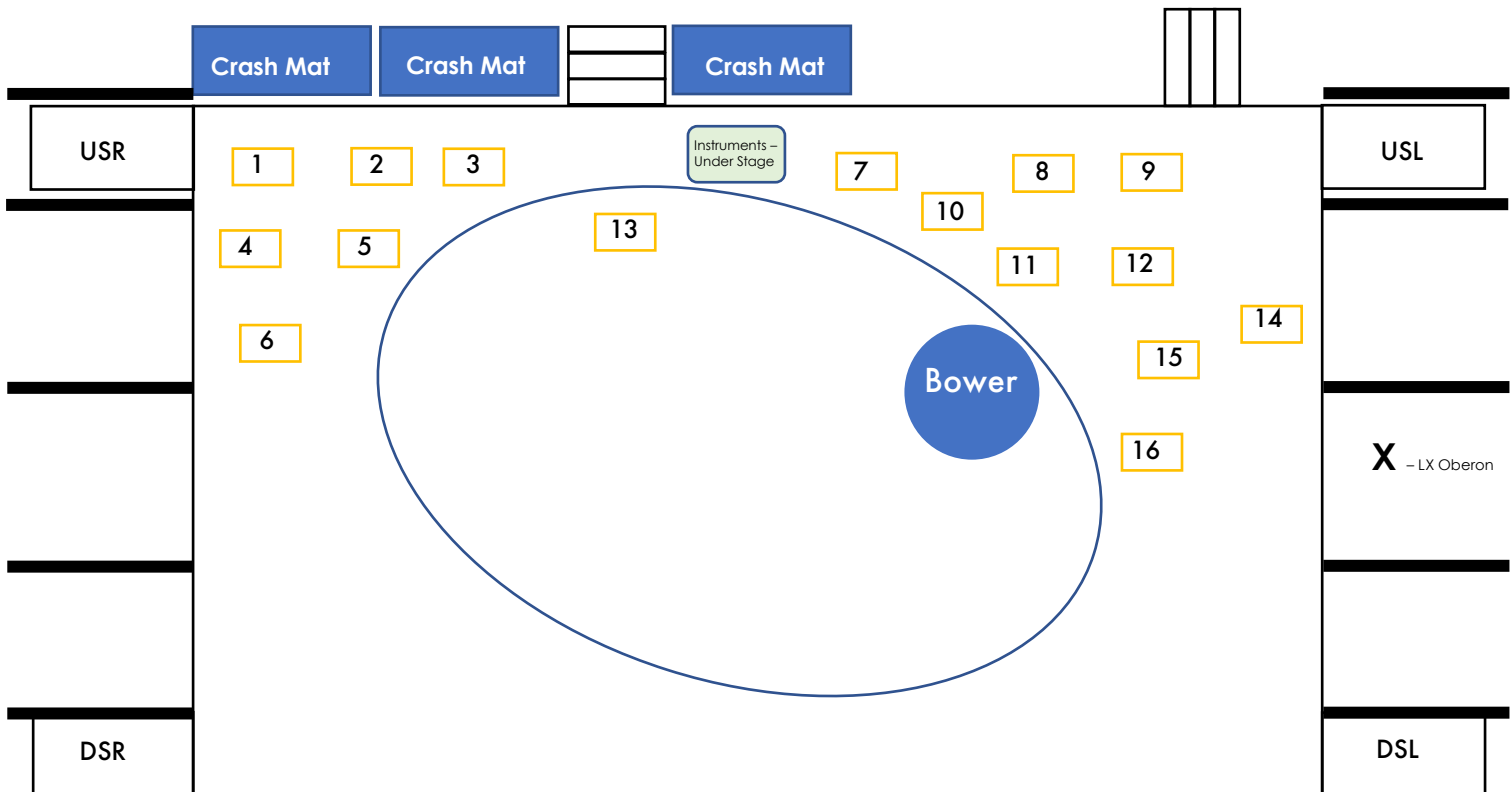

Running & Setting

ACT Two Onstage Preset

Act Two Preset

SR	Onstage	SL
Scripts - Mechanicals	All Traps - Closed	Scripts - Mechanicals
Stool - Quince	Bower – US (facing US)	Sewing Kit - Starveling
Carving set - Snug	Fairy Instruments – (under stage)	Ass Head - Bottom
Matches & Tobacco Tin - Snout	Tytania In Bower	Beginners:
Sword - Bottom		Starveling
Flower - Puck		Flute
Lipstick & Makeup wipes		Puck

Act Two Running List

Timing	Score Ref	Action	Location	Notes
00:00	Mechanicals Ent	Set Puck	SL – Tp16	Turn monitor brightness down.
04:20	113/3/5	ENT: Puck	Trap 16	
5:00	114	Hold Crash Matts	USR (under stage)	With Adam and Chloe. Give a 'in position' to Lauren.
9:15	122/1/1	Jump off US Mechanicals	US	Landing on crash matts. Brace and hold crash matts.
9:30	122	Set Solo Fairies under stage	SL (Under Stage)	Regina – 16, Irene – 8, Esther 3, Olivia 6
12:35	130/3/2	ENT: Olivia (Peaseblossom)	Trap 6	Stands in trap.
12:40	130/4/6	ENT: Regina (Cobweb)	Trap 16	Stands in trap.
12:45	131/1/3	ENT: Esther (Moth)	Trap 3	Stands in trap.
12:50	131/3/1/6	ENT: Irene (Mustardseed)	Trap 8	Stands in trap. – Help her out.