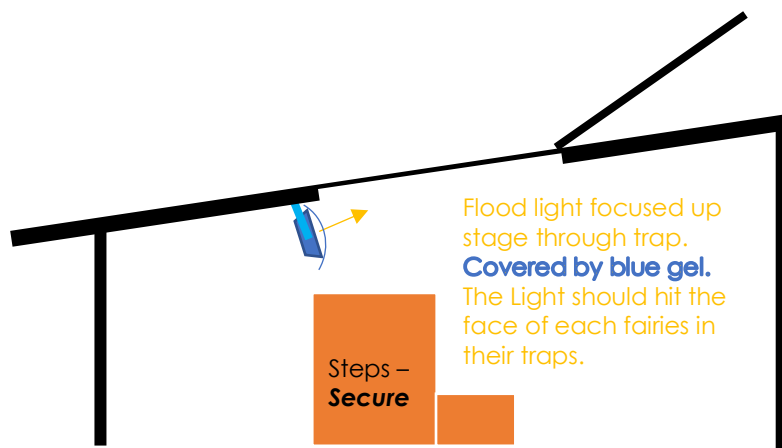

Trap Check: