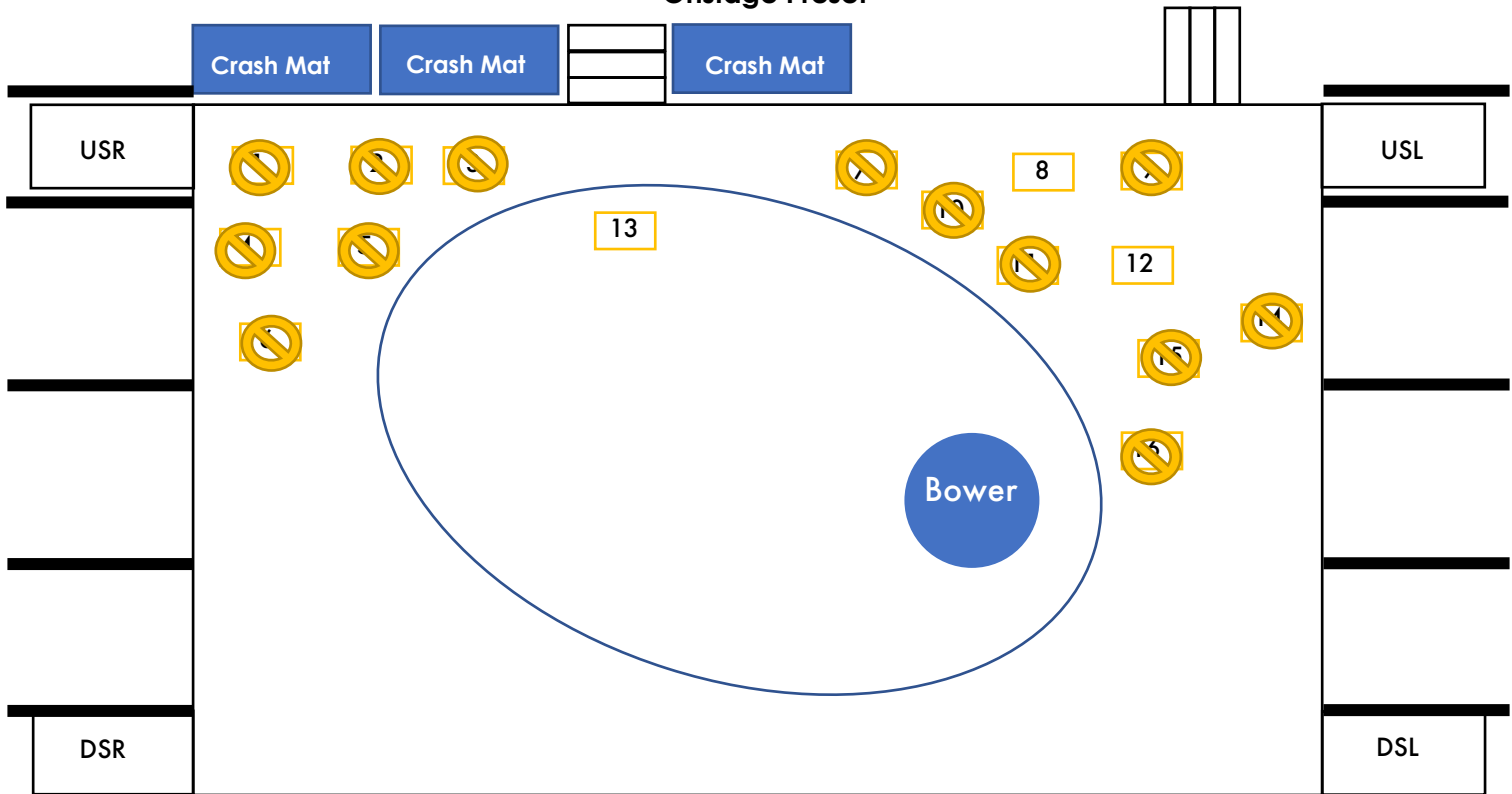

Running & Setting

ACT ONE Onstage Preset

 - Trap Open

Act One Preset

SR	Onstage/Understage	SL
Satchel: (Quince)	Traps – Open:	Hermia – Suitcase
6x scripts	1,2,3,4,5,6,7,9,10,11,14,15,16	Lysander – Sidebag & Rucksack
Notebook and pencil	Bower – DS (facing DS)	Lysander – Knife in sidebag
Makeup & Makeup wipes	Trap flood light – gel and focus.	
Flower & Petal	Check foldback under stage.	
Half cig - Snout	Check Monitors are on.	

Trap Check:

Running & Setting

Act One Running List

Timing	Score Ref	Action	Location	Notes
-00:10		Open Traps	Under Stage	DO NOT CROSS THE STAGE
00:00		Preset Fairies Danielle Trap 1 Clover Trap 2 Anna Trap 3 Ines Trap 4 Esther (Moth) Trap 5 Olivia (Peaseblossom) Trap 6 Alexandra Trap 7 Sophie Trap 9 Vladyslava Trap 10 Rachel Trap 11 Irene Trap 14 Inuguna Trap 15 Regina Trap 16		
1:10	1/5/1/3	ENT: Vladyslava Trap 10 Irene Trap 14 Sophie Trap 9 Alexandra Trap 7 Rachel Trap 11 Inuguna Trap 15 Regina Trap 16		Luke
1:30	2/3/3/1	ENT: Olivia (Peaseblossom) Trap 6 Esther (Moth) Trap 5 Ines Trap 4 Anna Trap 3 Clover Trap 2 Danielle Trap 1		Matt
2:34	5/3/1/5	ENT: Puck	Trap 13	Just head vis.
6:00	14/3/4	Into traps all chorus fairies go.	Traps: 1-16	They stand in the traps. – Luke & Matt
7:05	17/2/1	EXT: All Chorus Fairies		Close Traps – Luke & Matt spot
9:02	19/4/3/2	EXT: Puck	Trap 13	Spot
14:00	31/4	ENT: Oberon	USC Treads	Spot
18:45	40/1/3	ENT: Puck	Trap 16	With purple flower
23:00	44/4/2	EXT: Puck	DSR	
24:35	45/4/5/2	ENT: Snout DSR Flute DSL Starveling USL Bottom USR		Snout – half smoked cig and tin
34:32	71/1/3	ENT: Puck	Trap 13	flower petal and makeup. - Luke
35:30	74/1/4	EXT: Puck	Trap 13	Spot
36:00	75	Give Eli Makeup for Oberon	SR	
45:50	96/1/2	EXT: Chorus Fairies (Except Sophie)	Traps: 1-16	Luke & Matt spot