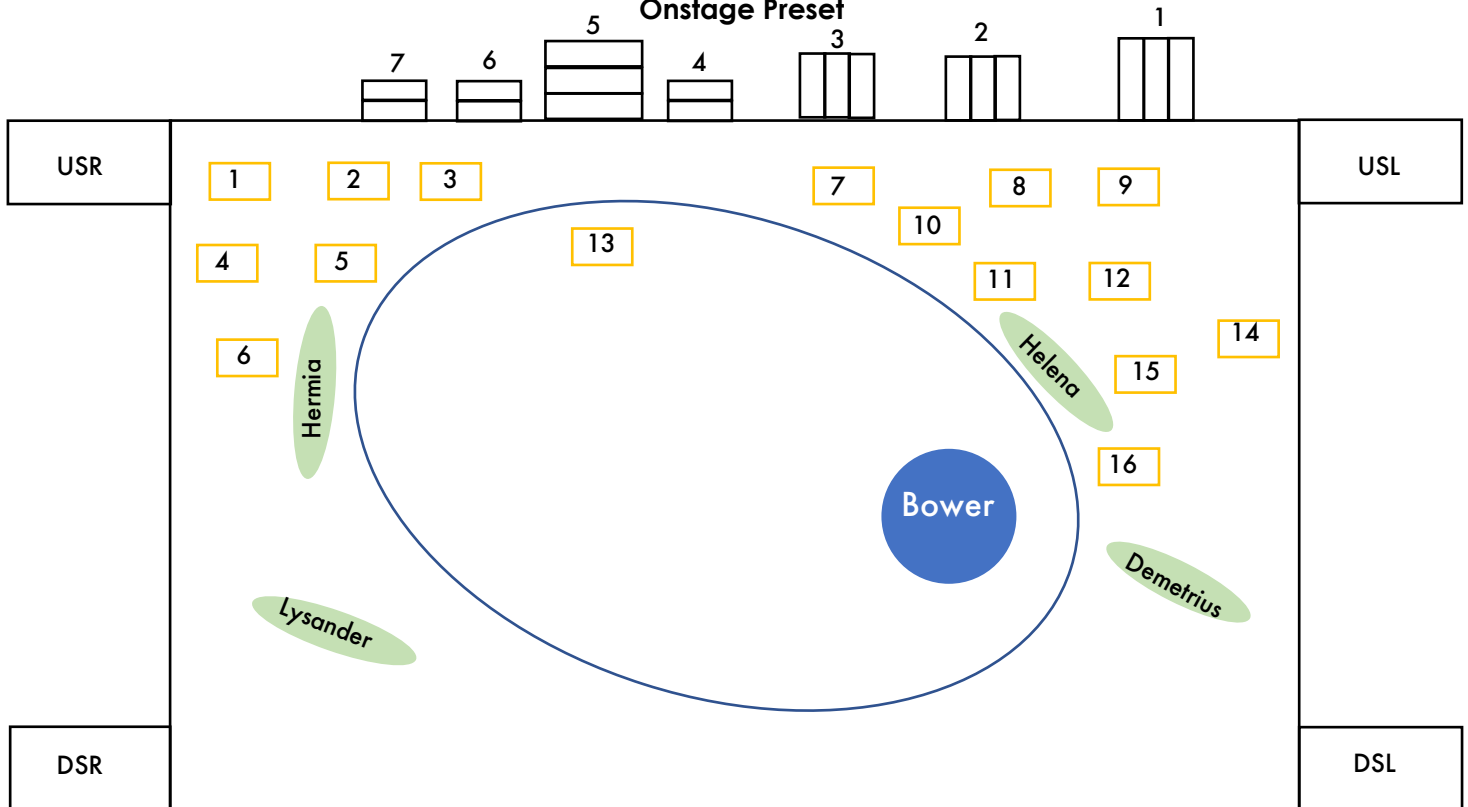

Running & Setting

Act Three Onstage Preset

SR	Onstage	SL
1x Handkerchief - Starveling	All Traps - Closed	Basket:
Flower	Bower – DS POS1	6x Prologues
Flower Petal	Remove Pillows	Flutes Hat & Skirt
Lipstick	Hermia, Helena, Lysander,	Quince Board
2x Gold chairs	Demetrius, Tytania, Bottom,	Sword
1x Gold Thrones	Oberon, Puck – on stage	Lantern
Makeup wipes	HELENA - GLASSES	Dog Lead & bush
	STRIKE CRASH MATTS	6x Act 1 Scripts
	Set Treads (pos above)	Wall Jacket
		Screen
		Playbill - Quince
		1x Handkerchief - Starveling
		Broom - Puck

Act Three Running List

Timing	Score Ref	Action	Location	Notes
7:00	215/1/2	EXT: Puck	DSL	With Ass Head
7:30	215/2/1	EXT: Oberon & Tytania	USC Treads	Spot
17:55	235/2/2	ENT: Quince Snout Starveling Flute.	USL USR DSR DSR	Starveling – Handkerchief x1
21:00	249	Set Throne	SR - CS	chairs - crew
21:00	249	ENT: Theseus & Hippolyta	DSL	SET ON STAGE DURING SC Give 'set on stage' over coms